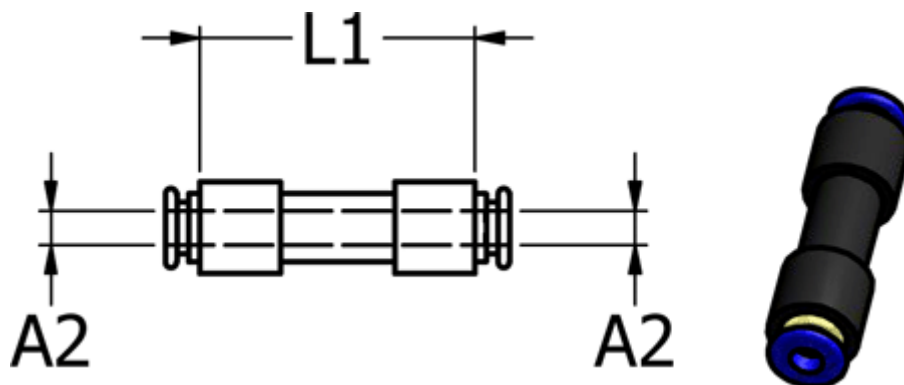

# Data Sheet

Article number: 586PU3

Description: Mini Push-in PU straight connection 3 Ø3/Ø3

## Measures

Ext. hose diameter A2 = 3 mm

L1 = 12